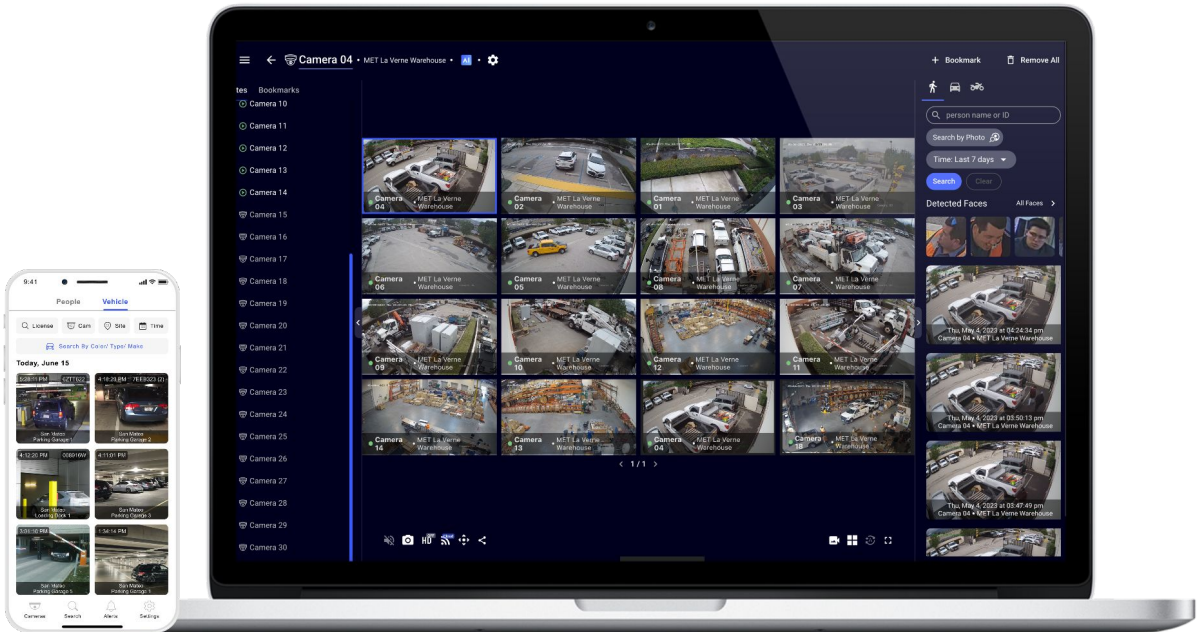

NETWORK(POE SWITCH)

Ports	2*10/100Base-TX RJ45 ports (Data) 4*10/100Base-TX PoE ports (Data/Power)
Max Power Per Port	30W, IEEE802.3af/at
Power Consumption	Standby:<3W, Full load:af<60W, at<120W

MOUNT OPTIONS Pole Mount

3.9 into 11.8 in dia Stainless Steel Adjustable Clamp x4 (Included)

MOUNT OPTIONS Wall Mount

M8 x 80
(Not included in Product)

KEY FEATURES

Receive Instant Smart Alerts for Intruders/Trespassers/Person of Interest/Vehicle of Interest via SMS/Email/Push Notifications

Remote Live Stream Monitoring

- Remote Live Streaming up to 16 Cameras in HD
- Bookmark and Auto-Cycle Play for Live Monitoring

Share Live Camera Streams With First Responders

Find Events Fast with Smart Video Search and Archive/Share for Future Reference

View Live Footage From any Desktop / Mobile Device

Flexible Hybrid Storage Locally or on the Cloud