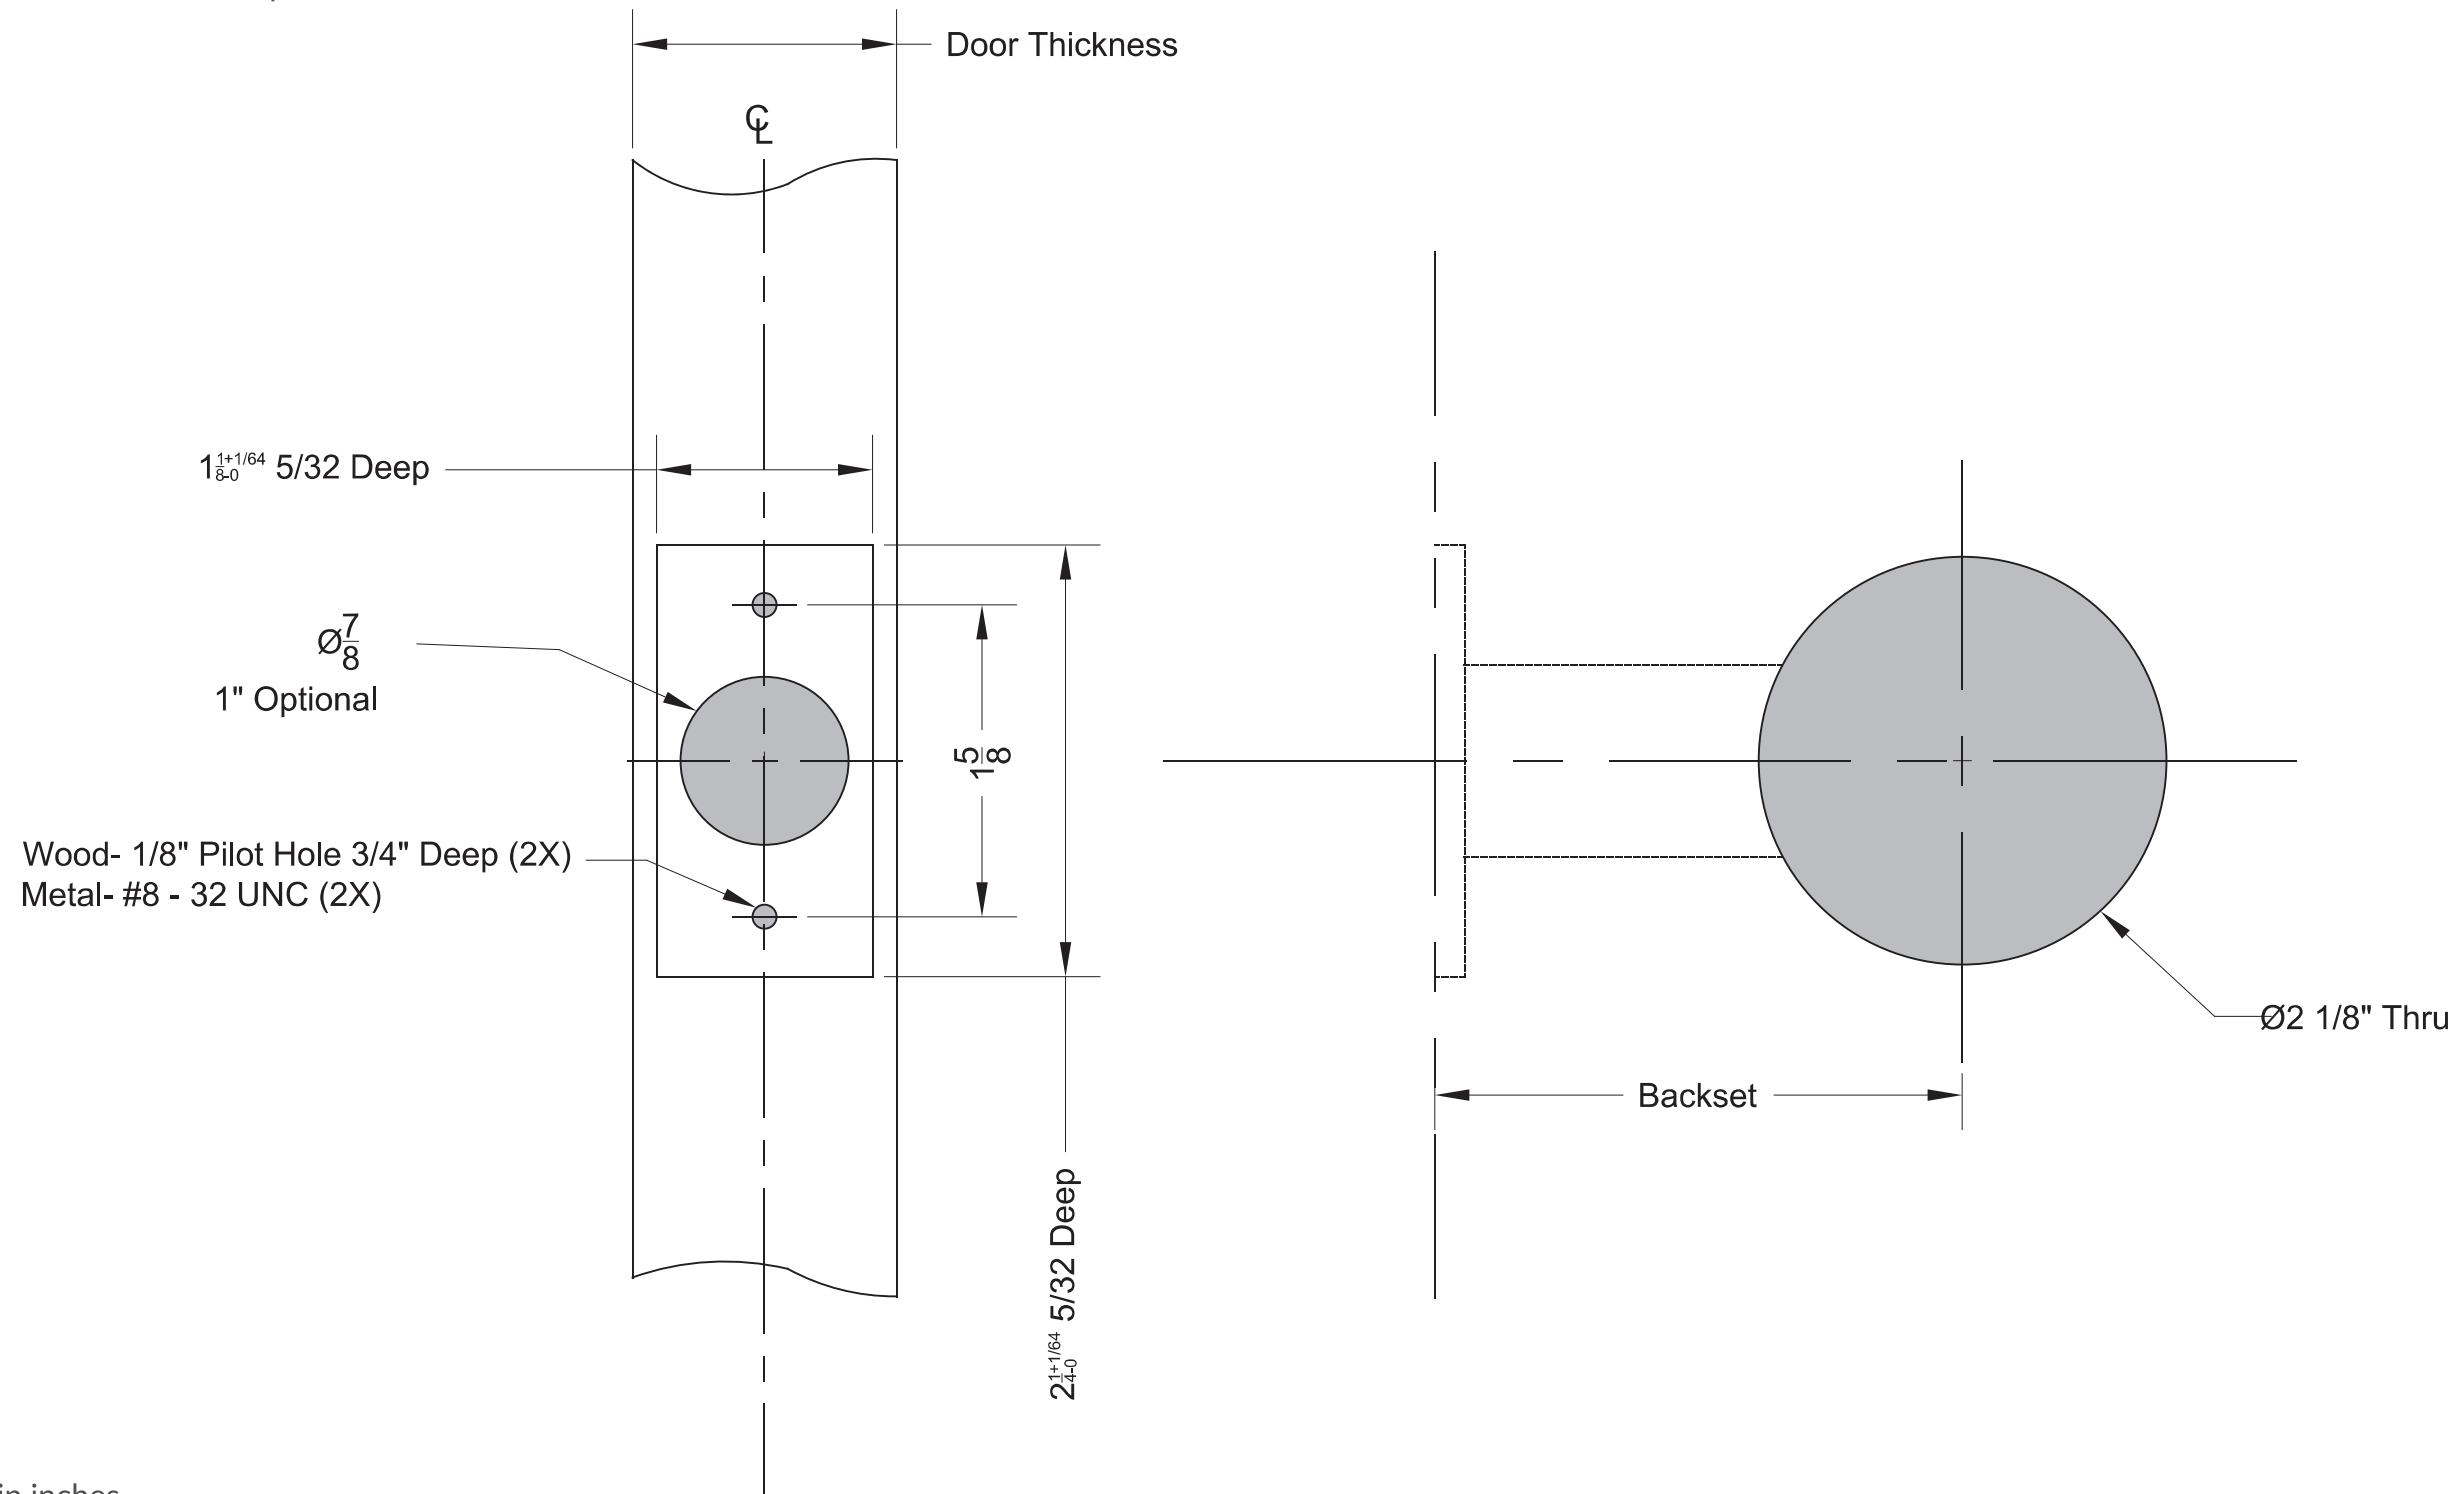

PDK Red Wireless Deadbolt Lock Template

REV 02122026

Hollow Metal, Wood or Composite- Square or Beveled Edge Door

Door Thickness 1 3/4"

Backset 2 3/4" or 2 3/8"

Faceplate 1 1/8" Square Corner

Notes:

1. Dimesions in inches