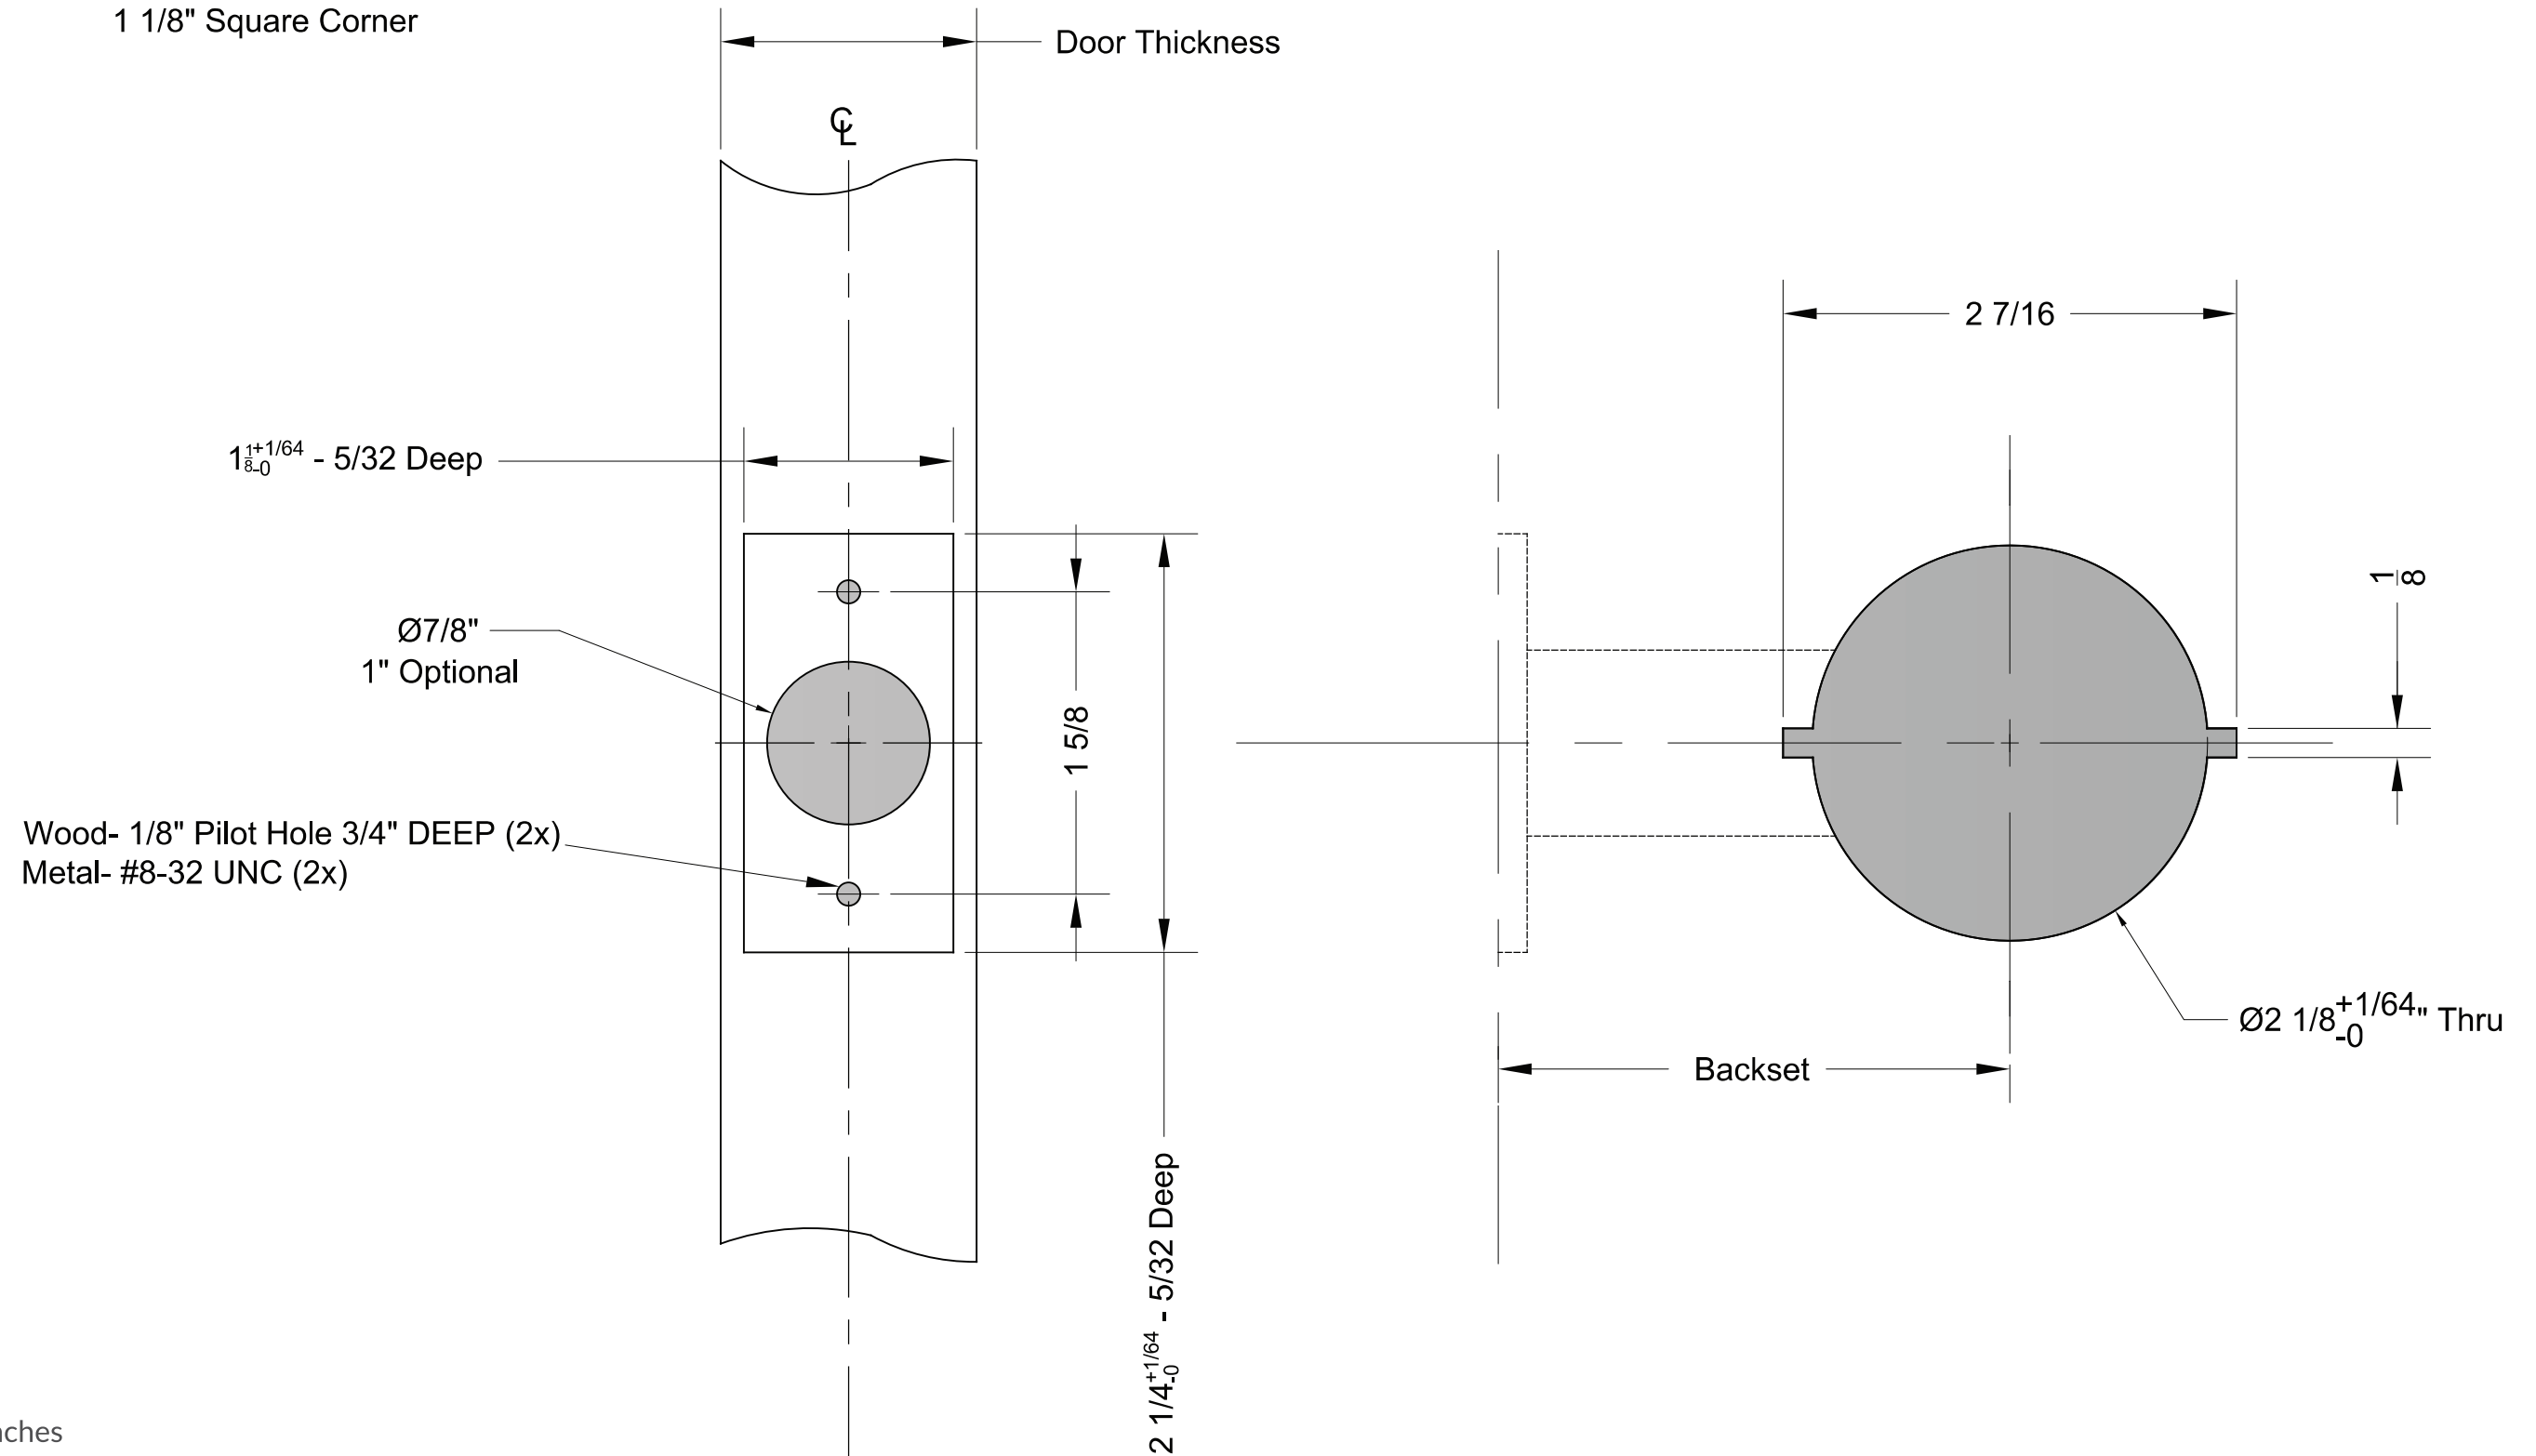

PDK Red Wireless Cylindrical Lock Template

REV 10012025

Door Type: Hollow Metal, Wood or Composite- Square or Beveled Edge Door
 Door Thickness: 1 3/4"
 Backset: 2 3/4" - 2 3/8"
 Faceplate: 1 1/8" Square Corner

Notes:

1. Dimesions in inches
2. Always check PDK's online help center for the most recent template revisions at www.support.pdk.io

67 W 13490 S • Draper, UT 84020
www.prodatakey.com | www.support.pdk.io
 801-317-8802